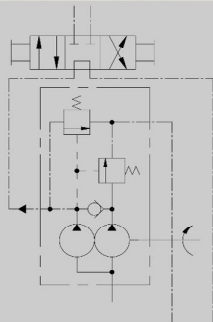

buffalo hydraulic

1,000 - 50,000 p.s.i.

**air/hydraulic
diesel engine driven
electric/hydraulic
gasoline engine driven
hand operated**

for our support with your hydraulic pump requirements,
please call (716) 893-6510