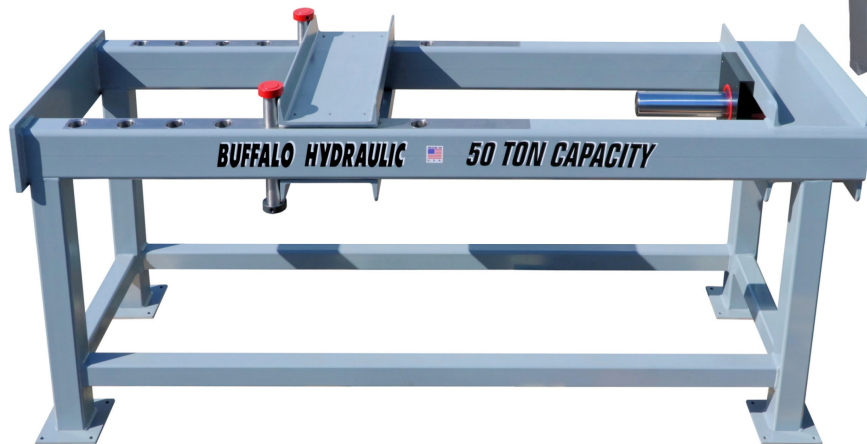

to discuss your press application,
please call (716) 893-6510

specializing in custom
H & C Frame hydraulic presses.

detailing your requirements through
capacity, stroke, vertical & horizontal dimension.

air-hydraulic & electric-hydraulic powerunits.

manual & solenoid operated directional valves.

1 - 200 tons
capacity